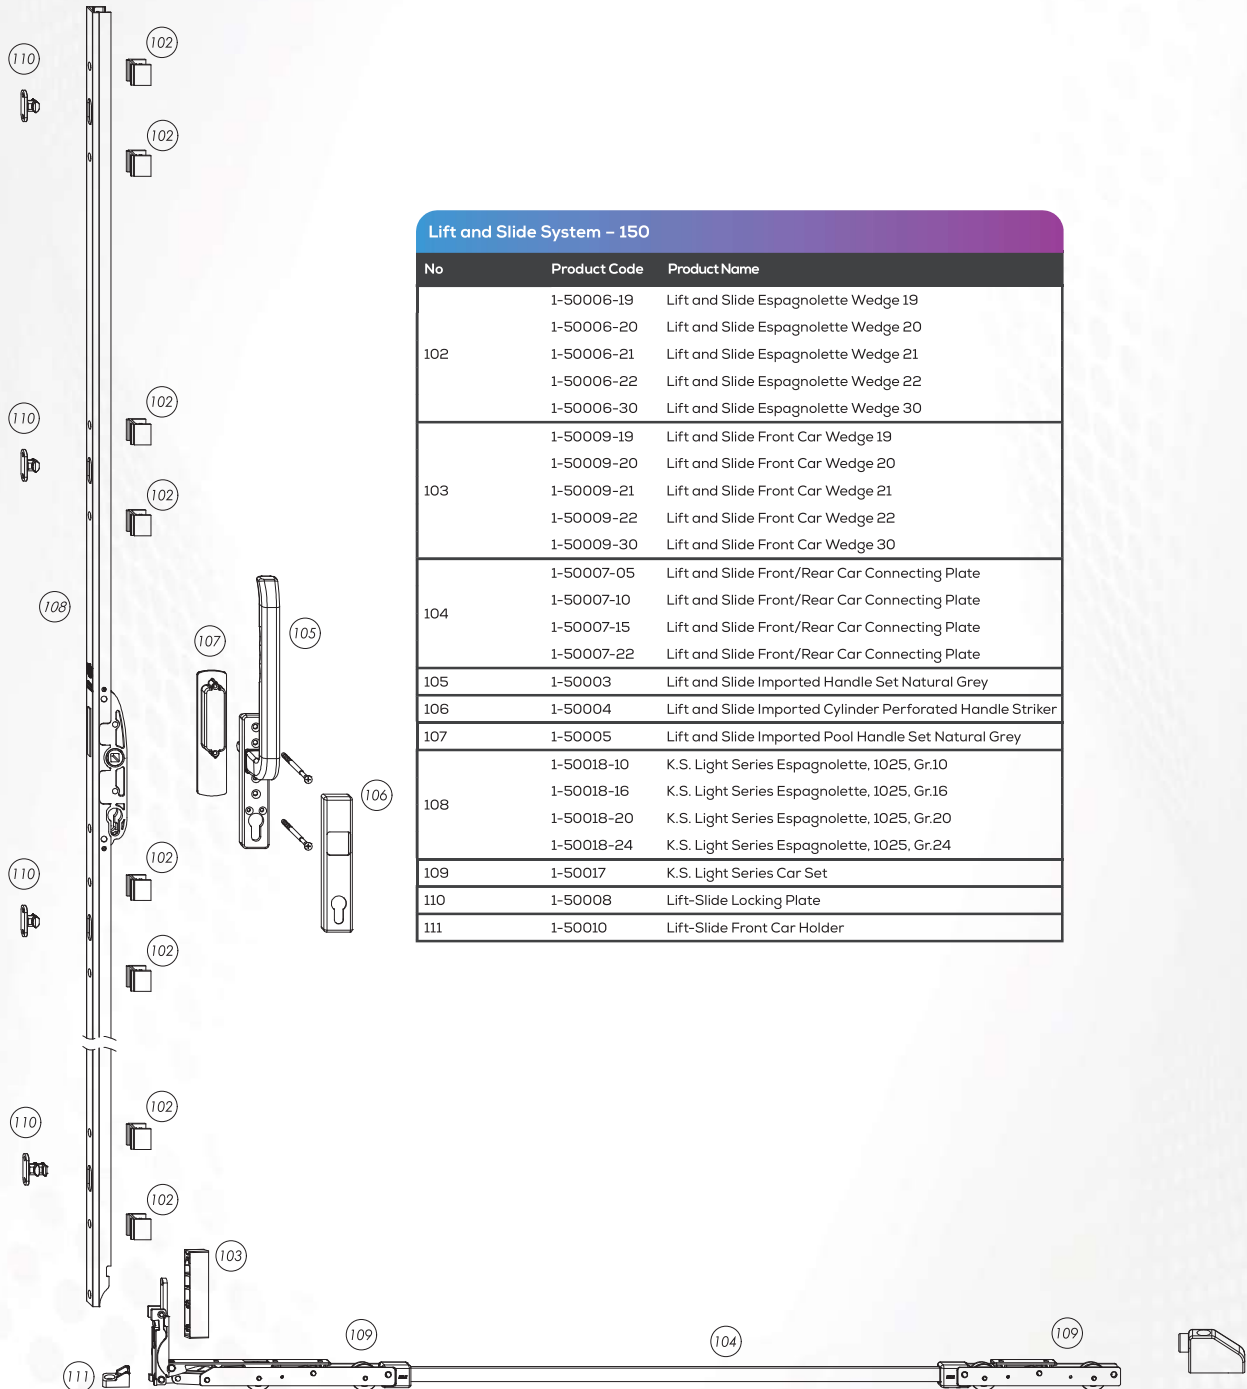

Lift and Slide System - 150

Lift and Slide System - 150

No	Product Code	Product Name
102	1-50006-19	Lift and Slide Espagnolette Wedge 19
	1-50006-20	Lift and Slide Espagnolette Wedge 20
	1-50006-21	Lift and Slide Espagnolette Wedge 21
	1-50006-22	Lift and Slide Espagnolette Wedge 22
	1-50006-30	Lift and Slide Espagnolette Wedge 30
103	1-50009-19	Lift and Slide Front Car Wedge 19
	1-50009-20	Lift and Slide Front Car Wedge 20
	1-50009-21	Lift and Slide Front Car Wedge 21
	1-50009-22	Lift and Slide Front Car Wedge 22
	1-50009-30	Lift and Slide Front Car Wedge 30
104	1-50007-05	Lift and Slide Front/Rear Car Connecting Plate
	1-50007-10	Lift and Slide Front/Rear Car Connecting Plate
	1-50007-15	Lift and Slide Front/Rear Car Connecting Plate
	1-50007-22	Lift and Slide Front/Rear Car Connecting Plate
105	1-50003	Lift and Slide Imported Handle Set Natural Grey
106	1-50004	Lift and Slide Imported Cylinder Perforated Handle Striker
107	1-50005	Lift and Slide Imported Pool Handle Set Natural Grey
108	1-50018-10	K.S. Light Series Espagnolette, 1025, Gr.10
	1-50018-16	K.S. Light Series Espagnolette, 1025, Gr.16
	1-50018-20	K.S. Light Series Espagnolette, 1025, Gr.20
	1-50018-24	K.S. Light Series Espagnolette, 1025, Gr.24
109	1-50017	K.S. Light Series Car Set
110	1-50008	Lift-Slide Locking Plate
111	1-50010	Lift-Slide Front Car Holder

Lift and Slide System – 150 Assembly Instruction