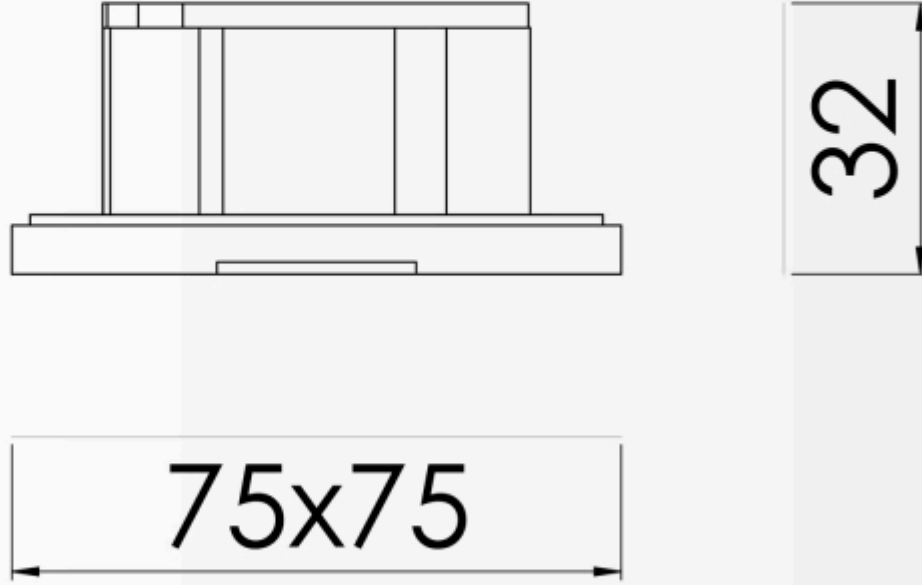

DELİK ÖLÇÜSÜ
Ø65

Product Information

Location: Interior

Fixation: Wall

Lighting Category: General Lighting

Lamp Type: LED

Supply: 110-240 V

Illumination Type: Indirect Direct

Dimming Protocol:

Not Dimmable

Beam Spread: Flood

Adjustable: No

Mounting Type: Recessed

Cutout Shape: Round Shape

Hole Size: 65Øx42H

Weight: 0,14 kg

Color of Light: 2700 K

CRI: Ra>90

Lumen Range: 100-249

Lumen: 142 lm

Power: 1,5 W

Color Finish

Grey

Black

White

Dark Grey

Optic Angle

IP20