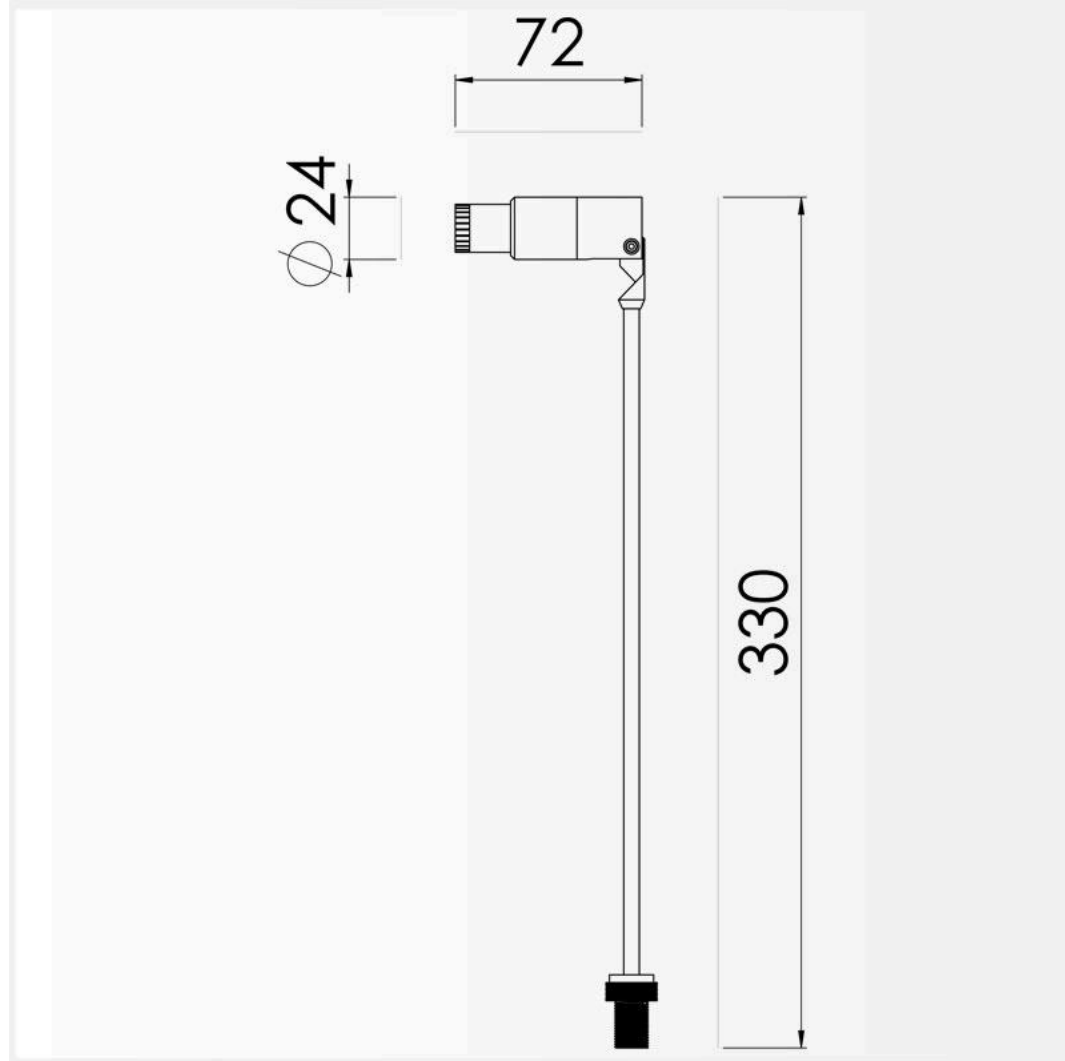

## Product Information

**Location:** Interior

**Fixation:** Ceiling

**Lighting Category:** Spots

**Lamp Type:** LED

**Supply:** 110-240 V

**Illumination Type:** Direct

**Dimming Protocol:**

Not Dimmable

Dimmable on Mains

Dimmable by 1/10 V

Dimmable by DALI

**Beam Spread:** Spot

**Mounting Type:** Stand Alone

**Cutout Shape:** Round Shape

**Color of Light:** 4000 K

**CRI:** Ra>90

**Lumen:** 100 lm

**Power:** 1 W