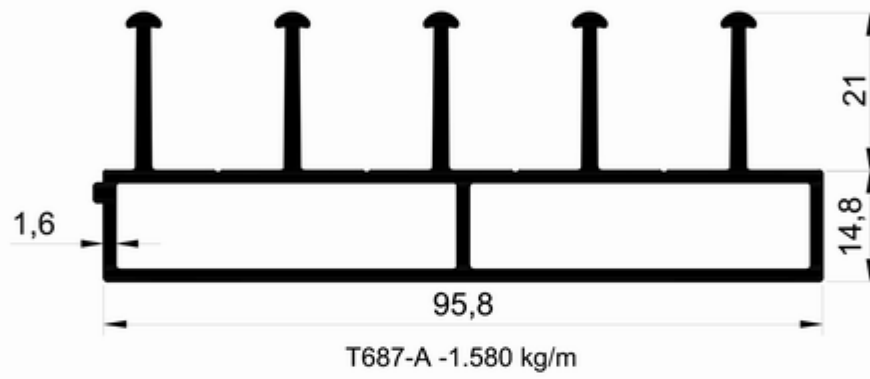

**SLIDING GLASS
BALCONY**

SLIDING GLASS BALCONY

SLIDING GLASS BALCONY

SLIDING GLASS BALCONY

T688-A -0.940 kg/m

T687-B -0.910 kg/m

T686-A -0.380 kg/m

SLIDING GLASS BALCONY