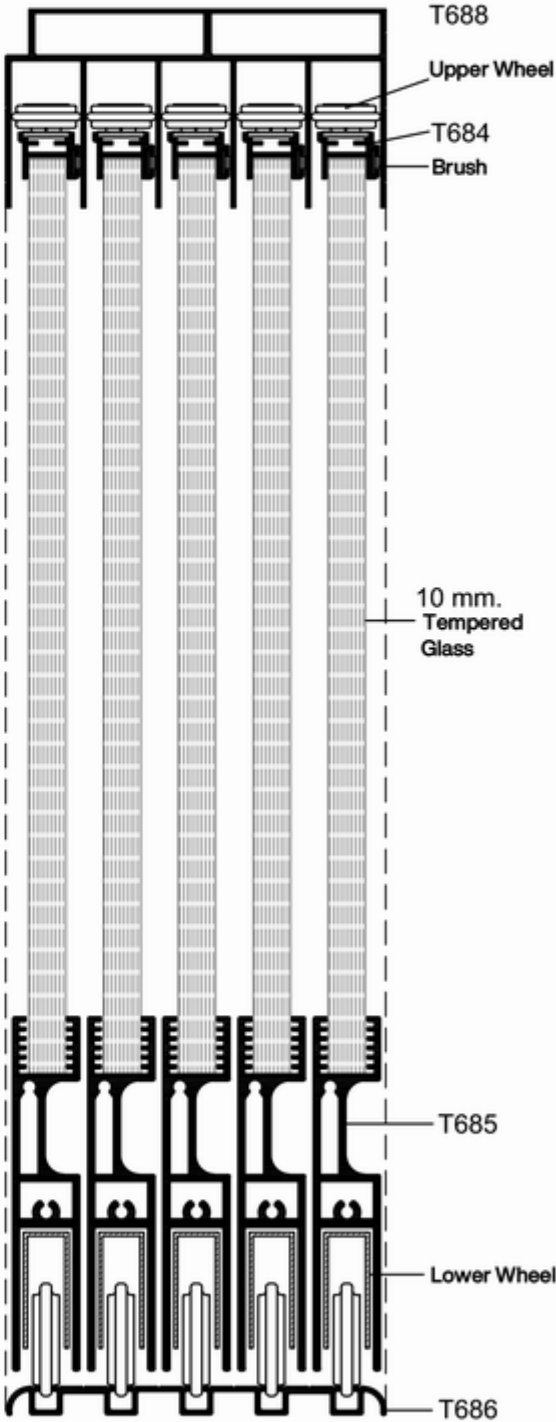

SLIDING GLASS BALCONY

A Section

Threshold System Sliding Glass

No Threshold System

SLIDING GLASS BALCONY

A Section

Threshold System Sliding Glass

No Threshold System

SLIDING GLASS BALCONY

A Section

Threshold System Sliding Glass

No Threshold System

SLIDING GLASS BALCONY

B Section

SLIDING GLASS BALCONY ACCESSORIES

Threshold Base Cap		
Product code	Product type	Product Piece
SZA07020126	Male-Female Right Gray	20 Pcs
SZA07020225	Male-Female Right Black	20 Pcs

Threshold Base Cap		
Product code	Product type	Product Piece
SZA07020125	Male-Female Left Gray	20 Pcs
SZA07020226	Male-Female Left Black	20 Pcs

Threshold Base Cap		
Product code	Product type	Product Piece
SZA07020128	Male-Female Right Gray	20 Pcs
SZA07020227	Male-Female Right Black	20 Pcs

Threshold Base Cap		
Ürün Kodu	Product type	Product Piece
SZA07020128	Male-Female Left Gray	10 Pcs
SZA07020228	Male-Female Left Black	10 Pcs

Pvc Threshold Lock Set		
Ürün Kodu	Product type	Product Piece
SZA07020165	Gray	2 Pcs
SZA07020265	Black	2 Pcs