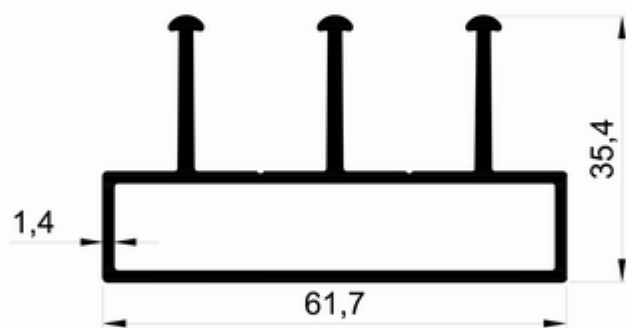

**SLIDING GLASS
BALCONY**

SLIDING GLASS BALCONY

SLIDING GLASS BALCONY

SLIDING GLASS BALCONY

T688-A -0.940 kg/m

T687-B -0.910 kg/m

T686-A -0.380 kg/m

SLIDING GLASS BALCONY

SLIDING GLASS BALCONY

A Section

Threshold System Sliding Glass

No Threshold System

SLIDING GLASS BALCONY

A Section

Threshold System Sliding Glass

No Threshold System