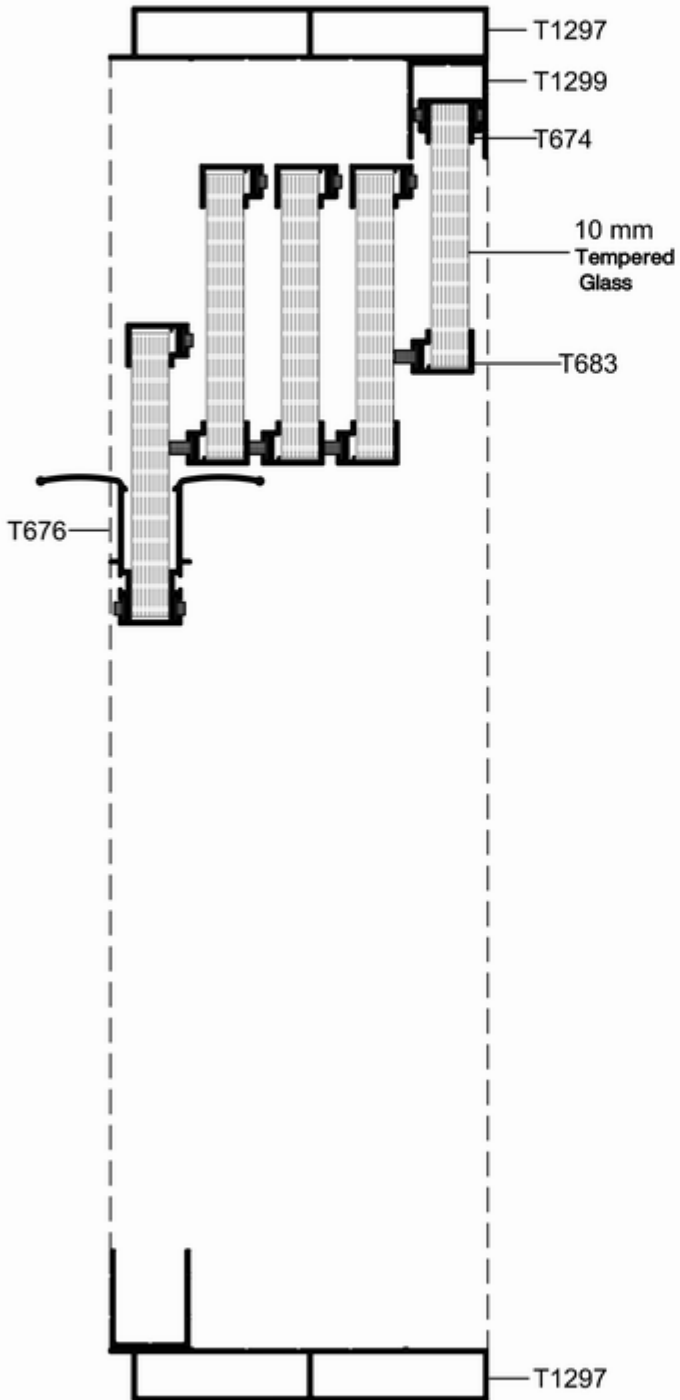

SLIDING GLASS BALCONY

A Section

Threshold System Sliding Glass

No Threshold System

SLIDING GLASS BALCONY

B Section

SLIDING GLASS BALCONY ACCESSORIES

Threshold Base Cap		
Product code	Product type	Product Piece
SZA07020126	Male-Female Right Gray	20 Pcs
SZA07020225	Male-Female Right Black	20 Pcs

Threshold Base Cap		
Product code	Product type	Product Piece
SZA07020125	Male-Female Left Gray	20 Pcs
SZA07020226	Male-Female Left Black	20 Pcs

Threshold Base Cap		
Product code	Product type	Product Piece
SZA07020128	Male-Female Right Gray	20 Pcs
SZA07020227	Male-Female Right Black	20 Pcs