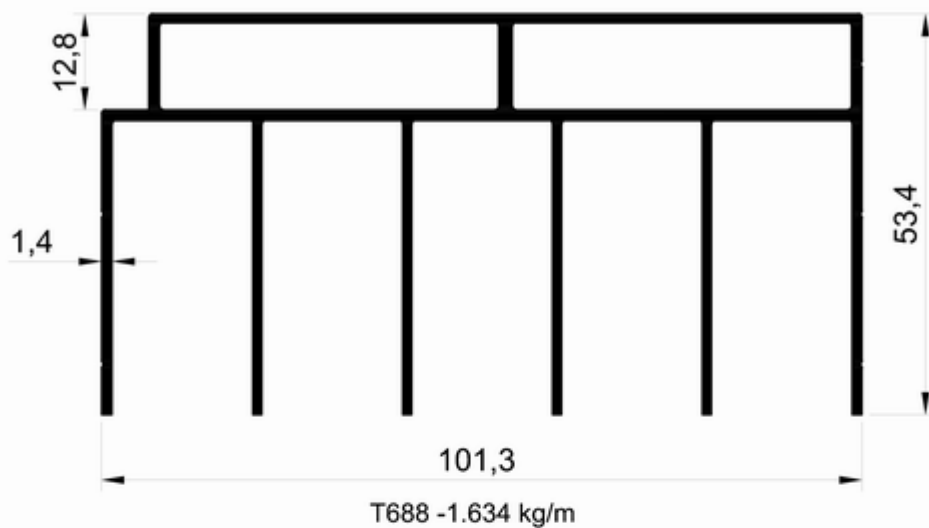

**SLIDING GLASS
BALCONY**

SLIDING GLASS BALCONY

SLIDING GLASS BALCONY

SLIDING GLASS BALCONY

T688-A -0.940 kg/m

T687-B -0.910 kg/m

T686-A -0.380 kg/m

SLIDING GLASS BALCONY