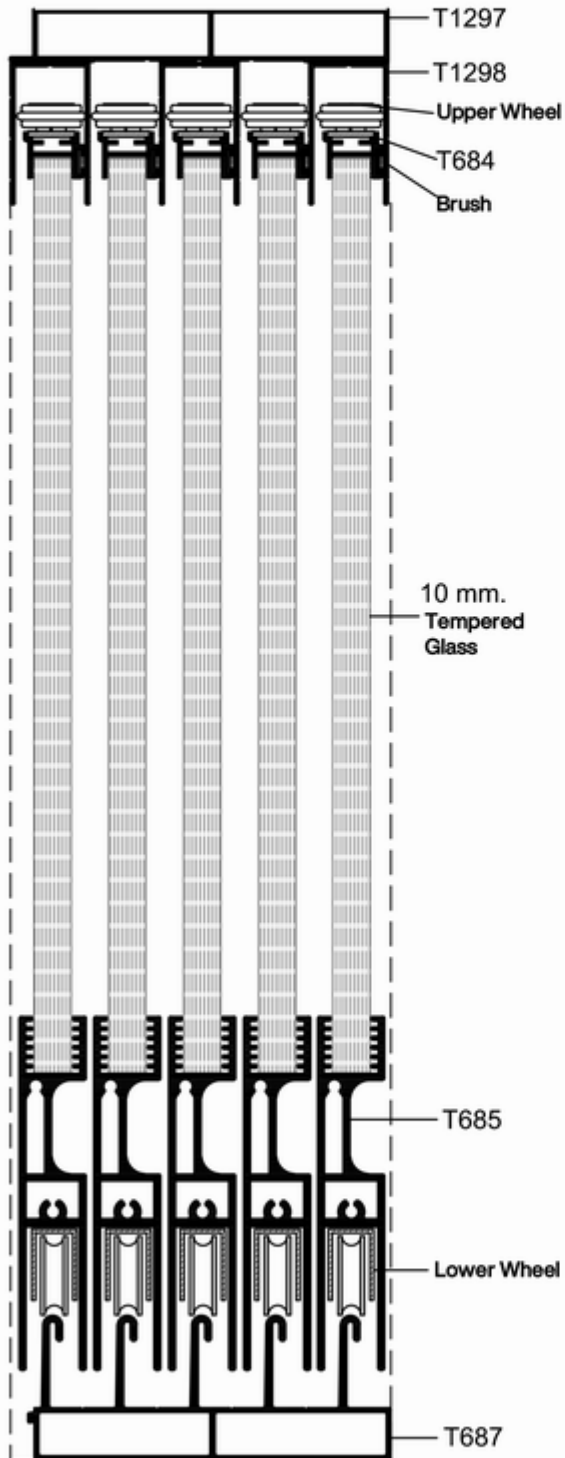

**SLIDING GLASS
BALCONY**

SLIDING GLASS BALCONY

SLIDING GLASS BALCONY

SLIDING GLASS BALCONY

T688-A -0.940 kg/m

T687-B -0.910 kg/m

T686-A -0.380 kg/m

SLIDING GLASS BALCONY

SLIDING GLASS BALCONY

A Section

Threshold System Sliding Glass

No Threshold System

SLIDING GLASS BALCONY

A Section

Threshold System Sliding Glass

No Threshold System

SLIDING GLASS BALCONY

A Section

Threshold System Sliding Glass

No Threshold System

SLIDING GLASS BALCONY

B Section

SLIDING GLASS BALCONY ACCESSORIES

Threshold Base Cap		
Product code	Product type	Product Piece
SZA07020126	Male-Female Right Gray	20 Pcs
SZA07020225	Male-Female Right Black	20 Pcs

Threshold Base Cap		
Product code	Product type	Product Piece
SZA07020125	Male-Female Left Gray	20 Pcs
SZA07020226	Male-Female Left Black	20 Pcs

Threshold Base Cap		
Product code	Product type	Product Piece
SZA07020128	Male-Female Right Gray	20 Pcs
SZA07020227	Male-Female Right Black	20 Pcs