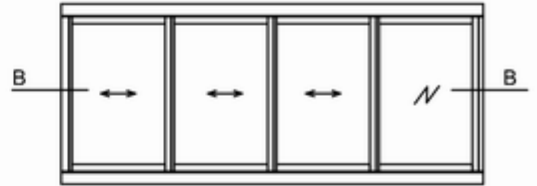

SLIDING GLASS BALCONY

A Section

Threshold System Sliding Glass

No Threshold System

SLIDING GLASS BALCONY

B Section

SLIDING GLASS BALCONY ACCESSORIES

Threshold Base Cap		
Product code	Product type	Product Piece
SZA07020126	Male-Female Right Gray	20 Pcs
SZA07020225	Male-Female Right Black	20 Pcs