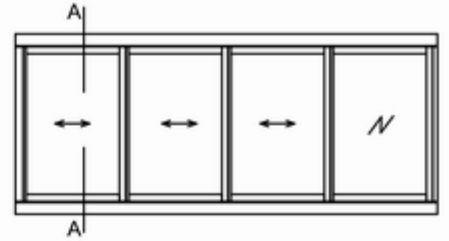

SLIDING GLASS BALCONY

A Section

Threshold System Sliding Glass

No Threshold System

SLIDING GLASS BALCONY

A Section

Threshold System Sliding Glass

No Threshold System

SLIDING GLASS BALCONY

A Section

Threshold System Sliding Glass

No Threshold System

SLIDING GLASS BALCONY

B Section

SLIDING GLASS BALCONY ACCESSORIES

Threshold Base Cap		
Product code	Product type	Product Piece
SZA07020126	Male-Female Right Gray	20 Pcs
SZA07020225	Male-Female Right Black	20 Pcs