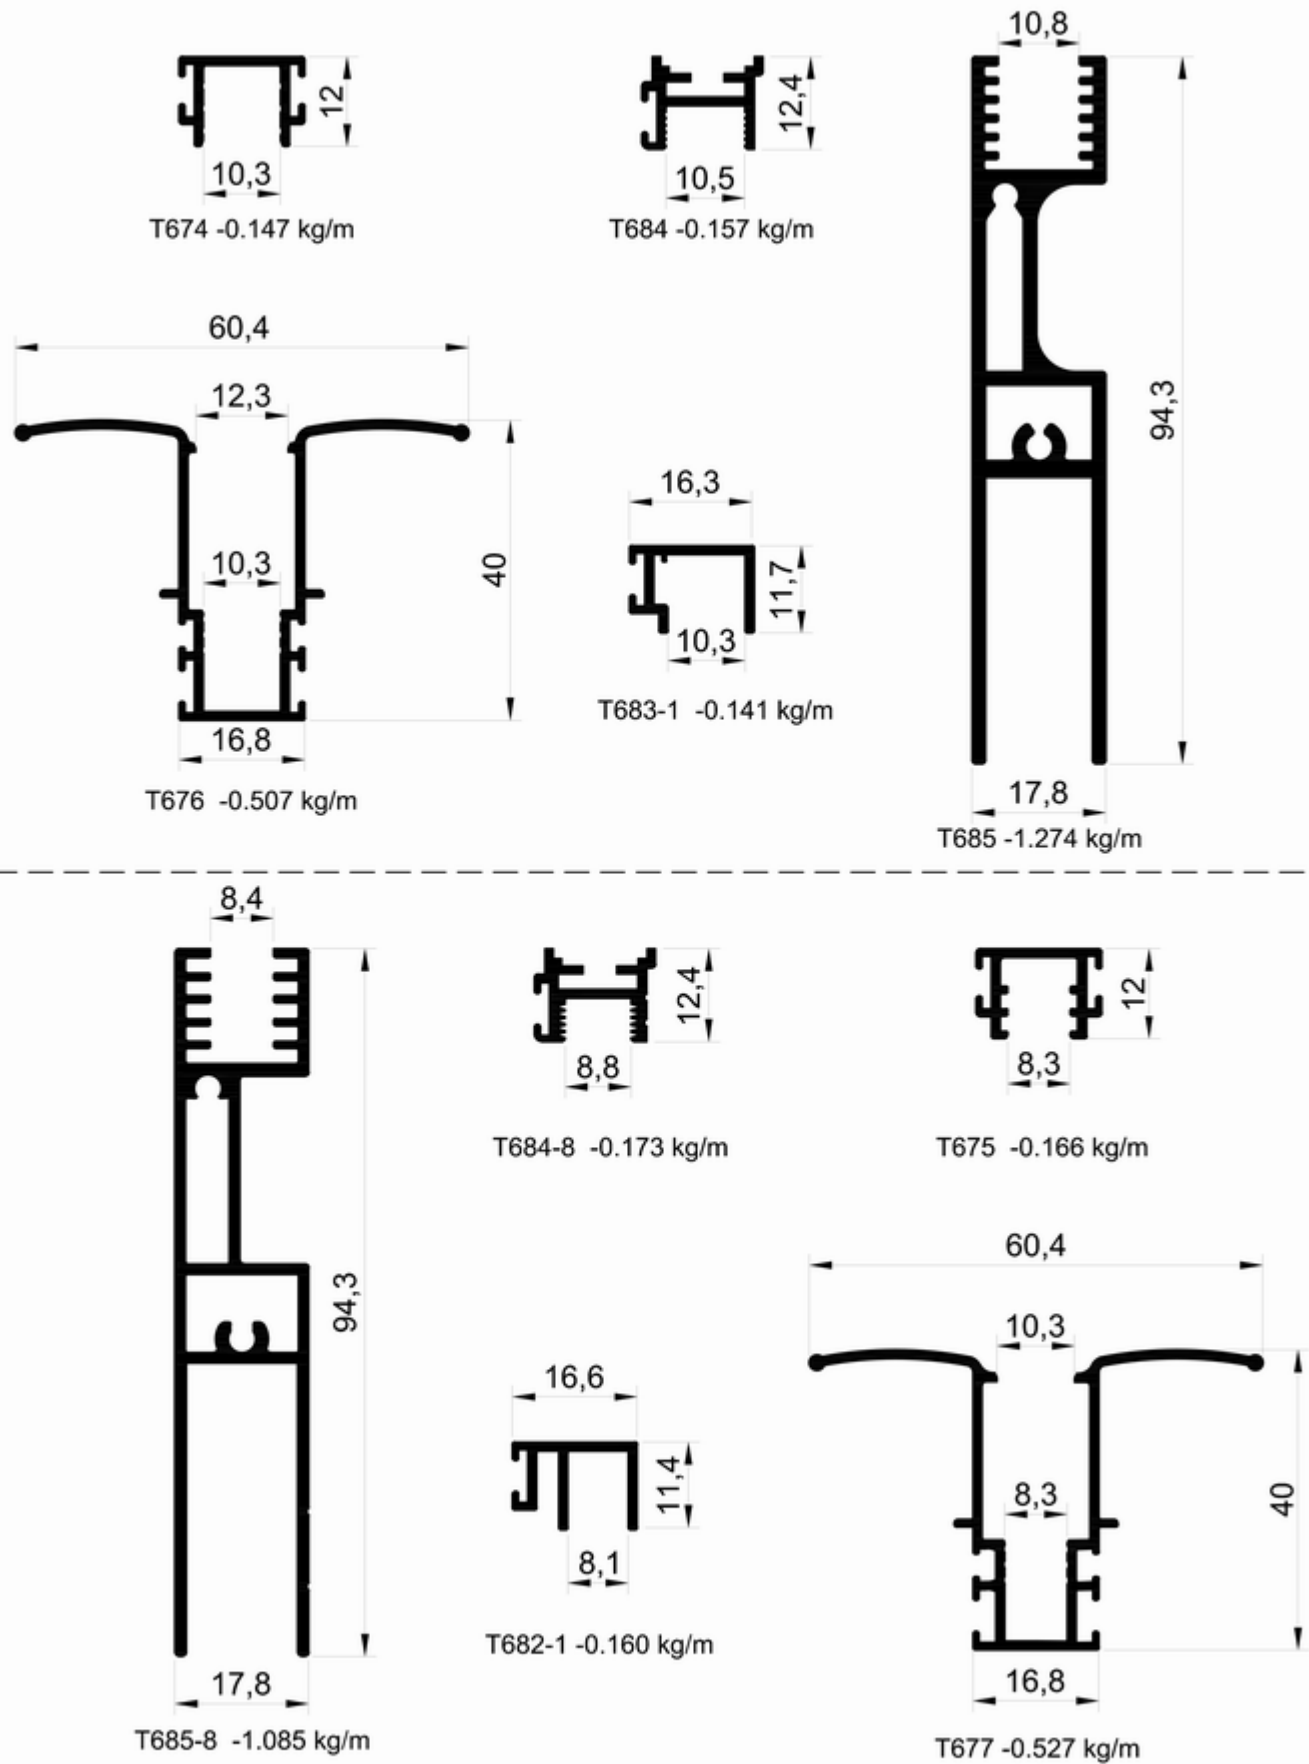

**SLIDING GLASS
BALCONY**

SLIDING GLASS BALCONY

SLIDING GLASS BALCONY

SLIDING GLASS BALCONY

T688-A -0.940 kg/m

T687-B -0.910 kg/m

T686-A -0.380 kg/m

SLIDING GLASS BALCONY

Threshold Base Cap		
Product code	Product type	Product Piece
SZA07020125	Male-Female Left Gray	20 Pcs
SZA07020226	Male-Female Left Black	20 Pcs

Threshold Base Cap		
Product code	Product type	Product Piece
SZA07020128	Male-Female Right Gray	20 Pcs
SZA07020227	Male-Female Right Black	20 Pcs

Threshold Base Cap		
Ürün Kodu	Product type	Product Piece
SZA07020128	Male-Female Left Gray	10 Pcs
SZA07020228	Male-Female Left Black	10 Pcs

Pvc Threshold Lock Set		
Ürün Kodu	Product type	Product Piece
SZA07020165	Gray	2 Pcs
SZA07020265	Black	2 Pcs