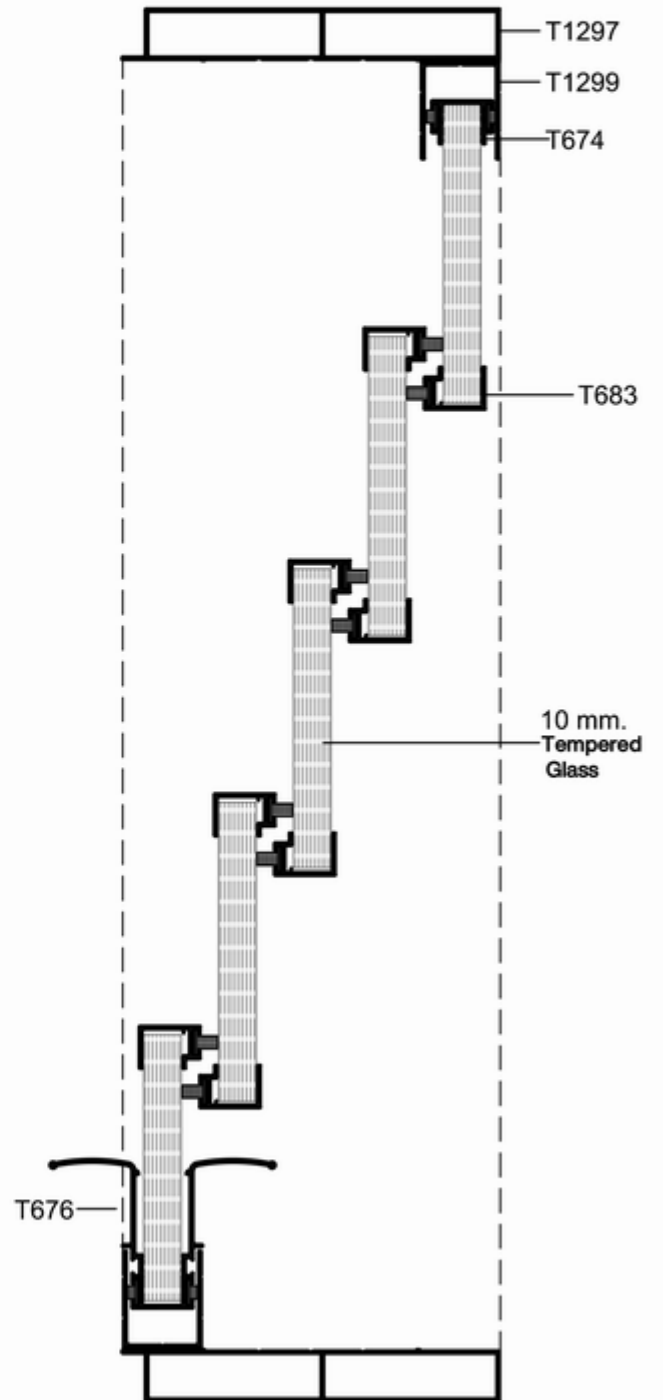

SLIDING GLASS BALCONY

A Section

Threshold System Sliding Glass

No Threshold System

SLIDING GLASS BALCONY

B Section

SLIDING GLASS BALCONY ACCESSORIES

Threshold Base Cap		
Product code	Product type	Product Piece
SZA07020126	Male-Female Right Gray	20 Pcs
SZA07020225	Male-Female Right Black	20 Pcs

Threshold Base Cap		
Product code	Product type	Product Piece
SZA07020125	Male-Female Left Gray	20 Pcs
SZA07020226	Male-Female Left Black	20 Pcs

Threshold Base Cap		
Product code	Product type	Product Piece
SZA07020128	Male-Female Right Gray	20 Pcs
SZA07020227	Male-Female Right Black	20 Pcs

Threshold Base Cap		
Ürün Kodu	Product type	Product Piece
SZA07020128	Male-Female Left Gray	10 Pcs
SZA07020228	Male-Female Left Black	10 Pcs

Pvc Threshold Lock Set		
Ürün Kodu	Product type	Product Piece
SZA07020165	Gray	2 Pcs
SZA07020265	Black	2 Pcs