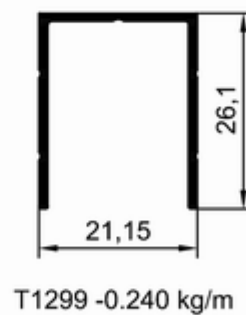

**SLIDING GLASS
BALCONY**

SLIDING GLASS BALCONY

SLIDING GLASS BALCONY

SLIDING GLASS BALCONY

T688-A -0.940 kg/m

T687-B -0.910 kg/m

T686-A -0.380 kg/m

SLIDING GLASS BALCONY