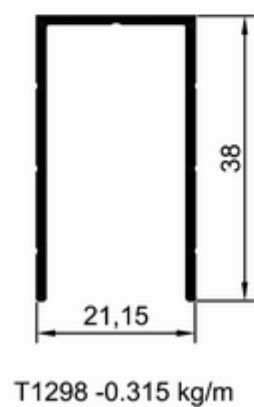

**SLIDING GLASS
BALCONY**

SLIDING GLASS BALCONY

SLIDING GLASS BALCONY

SLIDING GLASS BALCONY

T688-A -0.940 kg/m

T687-B -0.910 kg/m

T686-A -0.380 kg/m

SLIDING GLASS BALCONY