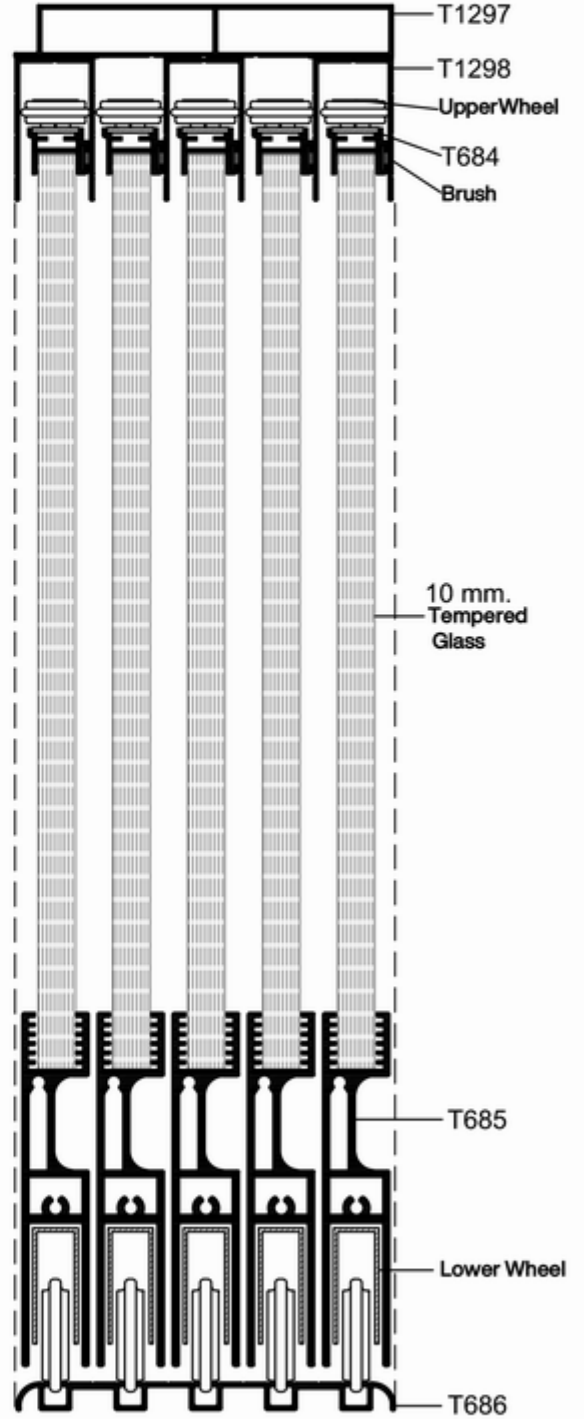

SLIDING GLASS BALCONY

A Section

Threshold System Sliding Glass

No Threshold System

SLIDING GLASS BALCONY

A Section

Threshold System Sliding Glass

No Threshold System

SLIDING GLASS BALCONY

A Section

Threshold System Sliding Glass

No Threshold System

SLIDING GLASS BALCONY

B Section

SLIDING GLASS BALCONY ACCESSORIES

Threshold Base Cap		
Product code	Product type	Product Piece
SZA07020126	Male-Female Right Gray	20 Pcs
SZA07020225	Male-Female Right Black	20 Pcs

Threshold Base Cap		
Product code	Product type	Product Piece
SZA07020125	Male-Female Left Gray	20 Pcs
SZA07020226	Male-Female Left Black	20 Pcs

Threshold Base Cap		
Product code	Product type	Product Piece
SZA07020128	Male-Female Right Gray	20 Pcs
SZA07020227	Male-Female Right Black	20 Pcs

Threshold Base Cap		
Ürün Kodu	Product type	Product Piece
SZA07020128	Male-Female Left Gray	10 Pcs
SZA07020228	Male-Female Left Black	10 Pcs

Pvc Threshold Lock Set		
Ürün Kodu	Product type	Product Piece
SZA07020165	Gray	2 Pcs
SZA07020265	Black	2 Pcs