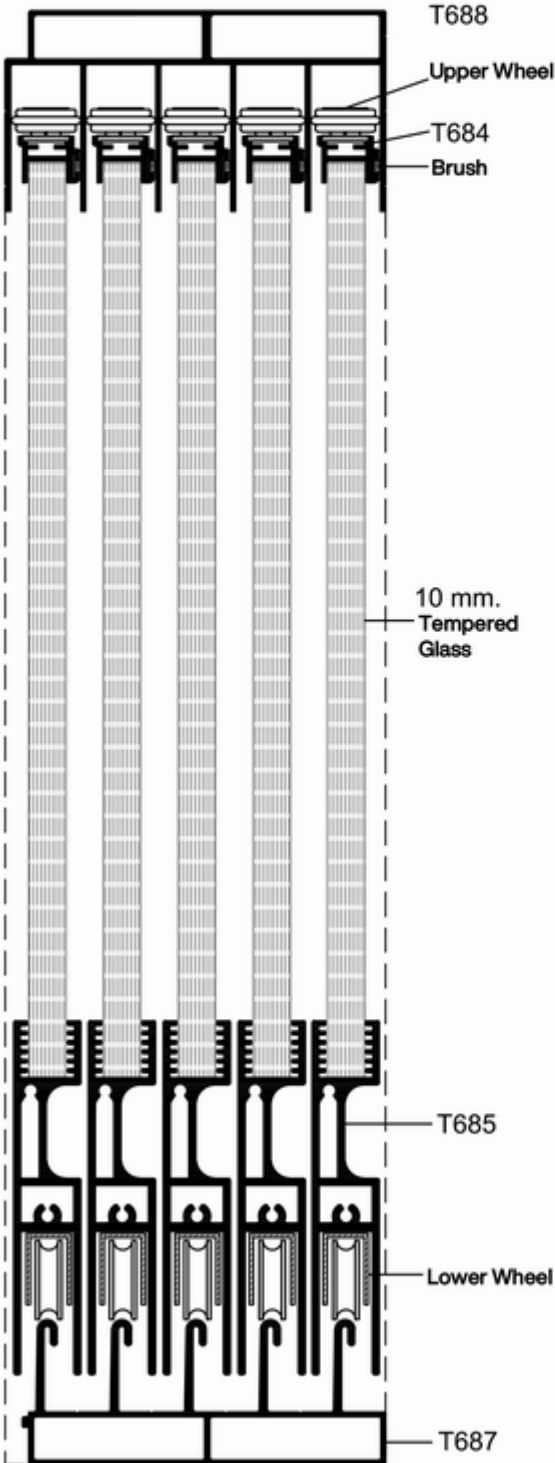

A Section

Threshold System Sliding Glass