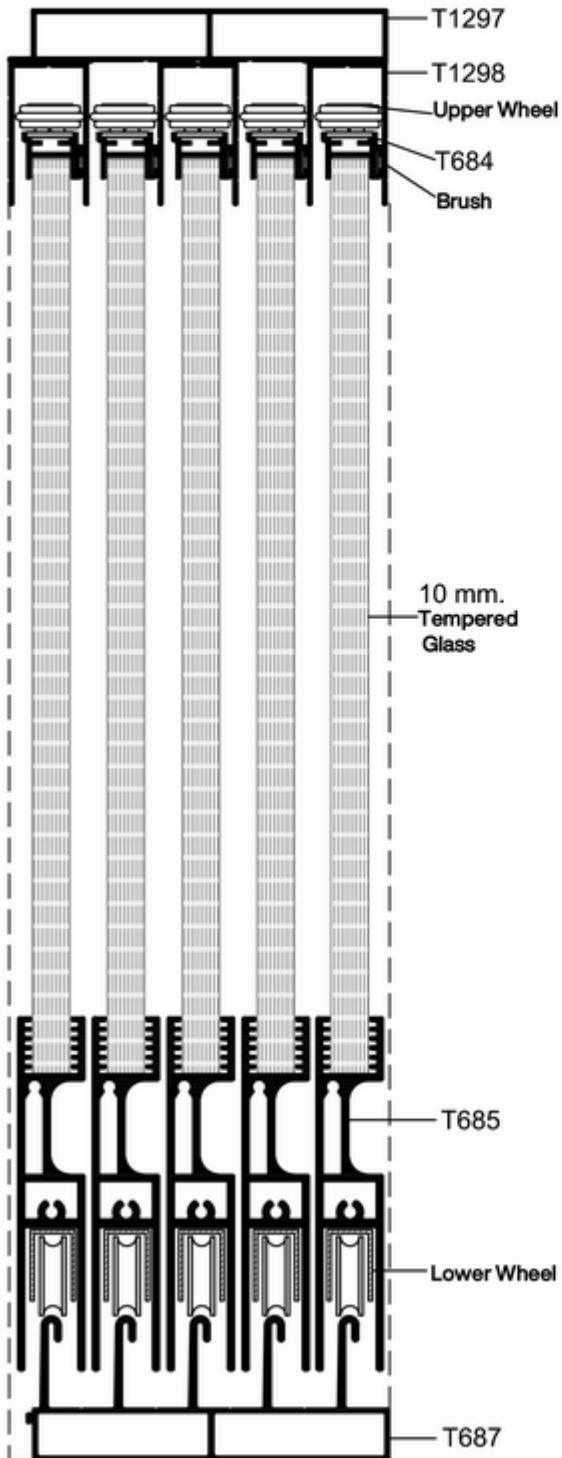

**SLIDING GLASS
BALCONY**

SLIDING GLASS BALCONY

SLIDING GLASS BALCONY

SLIDING GLASS BALCONY

T688-A -0.940 kg/m

T687-B -0.910 kg/m

T686-A -0.380 kg/m

SLIDING GLASS BALCONY

SLIDING GLASS BALCONY

A Section

Threshold System Sliding Glass

No Threshold System

SLIDING GLASS BALCONY

A Section

Threshold System Sliding Glass

No Threshold System

SLIDING GLASS BALCONY

A Section

Threshold System Sliding Glass

No Threshold System

SLIDING GLASS BALCONY

B Section

SLIDING GLASS BALCONY ACCESSORIES

Threshold Base Cap		
Product code	Product type	Product Piece
SZA07020126	Male-Female Right Gray	20 Pcs
SZA07020225	Male-Female Right Black	20 Pcs

Threshold Base Cap		
Product code	Product type	Product Piece
SZA07020125	Male-Female Left Gray	20 Pcs
SZA07020226	Male-Female Left Black	20 Pcs

Threshold Base Cap		
Product code	Product type	Product Piece
SZA07020128	Male-Female Right Gray	20 Pcs
SZA07020227	Male-Female Right Black	20 Pcs