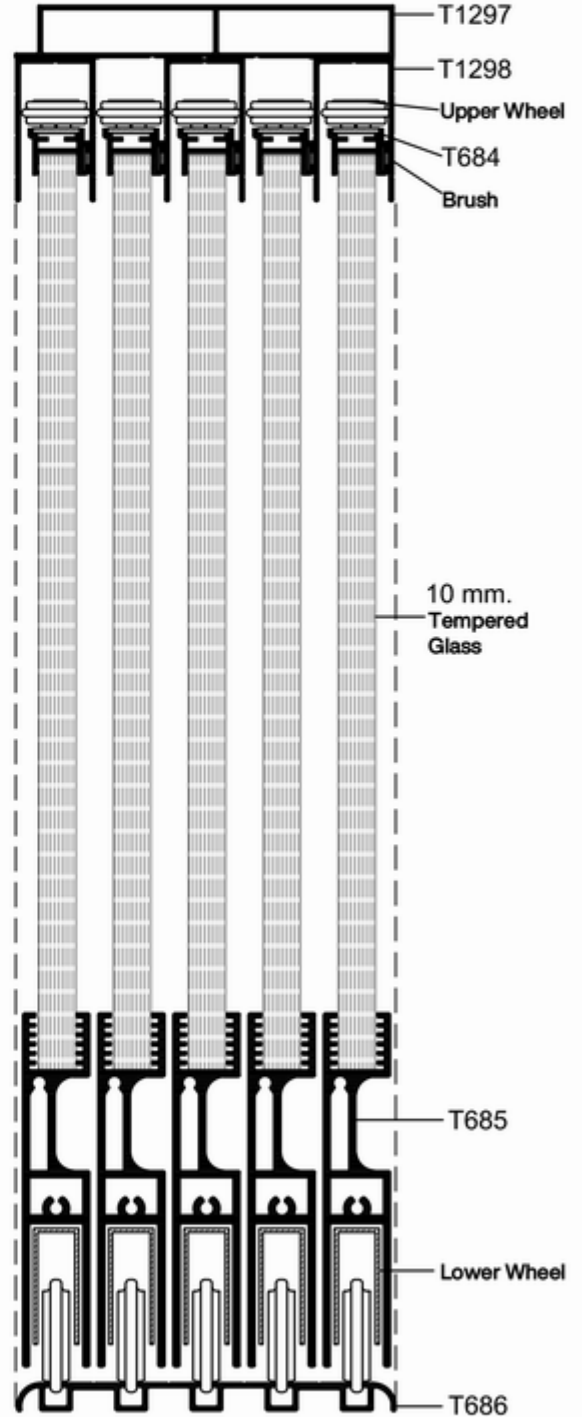

**SLIDING GLASS
BALCONY**

SLIDING GLASS BALCONY

SLIDING GLASS BALCONY

SLIDING GLASS BALCONY

T688-A -0.940 kg/m

T687-B -0.910 kg/m

T686-A -0.380 kg/m

SLIDING GLASS BALCONY

SLIDING GLASS BALCONY

A Section

Threshold System Sliding Glass

No Threshold System

SLIDING GLASS BALCONY

A Section

Threshold System Sliding Glass

No Threshold System

SLIDING GLASS BALCONY

A Section

Threshold System Sliding Glass

No Threshold System

SLIDING GLASS BALCONY

B Section

SLIDING GLASS BALCONY ACCESSORIES

Threshold Base Cap		
Product code	Product type	Product Piece
SZA07020126	Male-Female Right Gray	20 Pcs
SZA07020225	Male-Female Right Black	20 Pcs

Threshold Base Cap		
Product code	Product type	Product Piece
SZA07020125	Male-Female Left Gray	20 Pcs
SZA07020226	Male-Female Left Black	20 Pcs

Threshold Base Cap		
Product code	Product type	Product Piece
SZA07020128	Male-Female Right Gray	20 Pcs
SZA07020227	Male-Female Right Black	20 Pcs