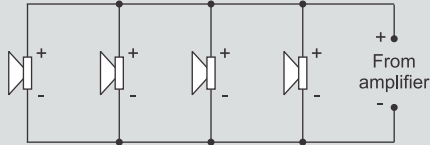

Ultra Compact - Easy Mount 3" Ceiling Speaker

Features

- 100V Line Technique
- 3" Full Range Speaker
- 3 Wattage Tappings (6, 3 & 1.5W)
- Suitable for Speech & Background Music
- Ideal for Boutique, Shops, Hotel Rooms etc.
- Easy Mounting with Spring Mounting Clamps
- Compact size to fit in almost any location especially where space is limited

Connection Diagram

PF-3B03T

👉 100V Line System must always be wired in parallel.

Note: The total load presented to the amplifier must not exceed the rated output of the amplifier or damage can result.

Dimensions

👉 Cut out size required $\varnothing 85\text{mm}$.

Specifications

Power	6W	Speaker	3" Full Range
Rated Voltage	100V	Dimensions	$\varnothing 105 \times 80\text{ mm}$
Power Taps	6 / 3 / 1.5W	Cut-out Dia	$\varnothing 85\text{ mm}$
Frequency Response	70 - 15,000Hz	Weight	0.47 kg approx.