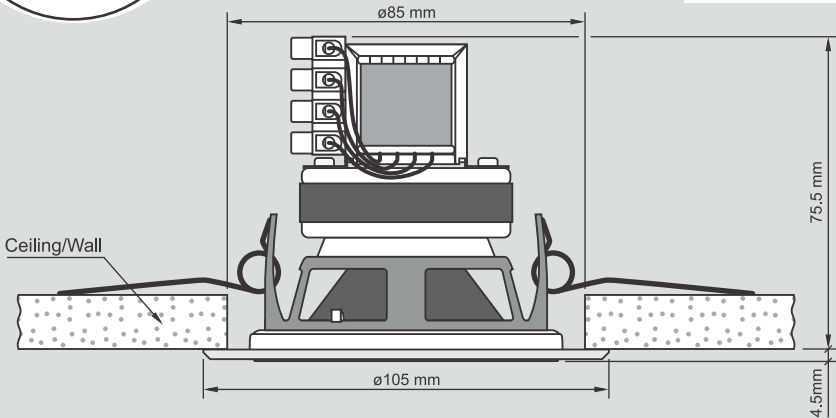

Connection Diagram

PF-3B03T

👉 100V Line System must always be wired in parallel.

Note: The total load presented to the amplifier must not exceed the rated output of the amplifier or damage can result.

Dimensions

👉 Cut out size required $\varnothing 85\text{mm}$.

Specifications

Power	6W	Speaker	3" Full Range
Rated Voltage	100V	Dimensions	$\varnothing 105 \times 80\text{ mm}$
Power Taps	6 / 3 / 1.5W	Cut-out Dia	$\varnothing 85\text{ mm}$
Frequency Response	70 - 15,000Hz	Weight	0.47 kg approx.