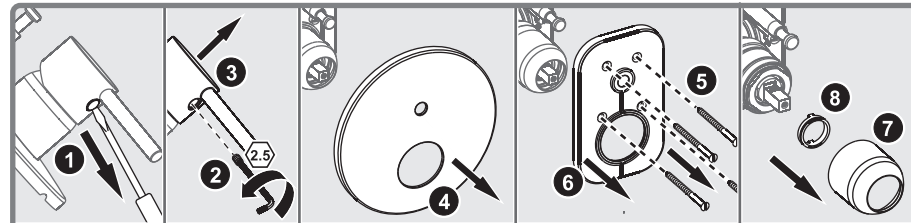

SICAKLIK VE DEBİ AYARI TEMPERATURE & FLOW RATE ADJUSTMENT

*Sı ve debi ayarlama özelliği sadece belirli modellerde bulunmaktadır.
*The feature of temperature and flow rate adjustment is valid for certain models.

TR Eczacıbaşı Yapı Gereçleri San. Ve Tic. A.Ş. VİTRA Armatür Grubu 4 Eylül Mah. İ. İnönü Cd. Düzdağ Yolu 1 No: 4 11300 Bozüyük - BİLECİK

- 1- EVİYE İÇİN MEKANİK KARIŞTIRICILI BATARYA, GÖRÜNEBİLİR BİRLEŞİK GÖVDELİ, İKİ DELİKLİ DÜŞEY YÜZEYE BAĞLI YÖN DEĞİŞTİRİCİSİZ, HAREKETLİ ÇIKIŞLI DEBİ SINIFI VE AKUSTİK GRUBU; GRUP 1 B (Model: Minimax S Serisi)
- 2- LAVABO İÇİN MEKANİK KARIŞTIRICILI BATARYA, GÖRÜNEBİLİR GÖVDELİ, TEK DELİKLİ YATAY YÜZEYE BAĞLI YÖN DEĞİŞTİRİCİSİZ SABİT ÇIKIŞLI DEBİ SINIFI VE AKUSTİK GRUBU; GRUP 1 B (Model: Memoria Serisi, Brava Serisi, T4 Serisi, Style-S Serisi, Nest Trendy Serisi, Matrix Serisi, Z-Line Serisi, Q-Line Serisi, X-Line Serisi, Flo S Serisi, Minimax S Serisi, Axe S Serisi, Dynamic S Serisi, Solid S Serisi, Bliss Serisi)
- 3- BANYO / DUŞ İÇİN MEKANİK KARIŞTIRICILI BATARYA, GÖRÜNMEZ (ANKASTRE) GÖVDELİ, ÇOK DELİKLİ DÜŞEY YÜZEYE BAĞLI, YÖN DEĞİŞTİRİCİLİ SABİT ÇIKIŞLI DEBİ SINIFI VE AKUSTİK GRUBU; GRUP 1 C/A (Model: Memoria Serisi, Brava Serisi, T4 Serisi, Style-S Serisi, Nest Trendy Serisi, Matrix Serisi, Z-Line Serisi, Pure Serisi, Q-Line Serisi, X-Line Serisi, Flo S Serisi, Minimax S Serisi, Axe S Serisi, Dynamic S Serisi, Solid S Serisi, Bliss Serisi)
- 4- BANYO / DUŞ İÇİN MEKANİK KARIŞTIRICILI BATARYA, GÖRÜNEBİLİR GÖVDELİ, ÇOK DELİKLİ DÜŞEY YÜZEYE BAĞLI YÖN DEĞİŞTİRİCİLİ SABİT ÇIKIŞLI DEBİ SINIFI VE AKUSTİK GRUBU; GRUP 1 C/A (Model: Memoria Serisi, Brava Serisi, T4 Serisi, Style-S Serisi, Nest Trendy Serisi, Matrix Serisi, Z-Line Serisi, Pure Serisi, Q-Line Serisi, X-Line Serisi, Flo S Serisi, Minimax S Serisi, Axe S Serisi, Dynamic S Serisi, Solid S Serisi, Bliss Serisi)
- 5- DUŞ İÇİN MEKANİK KARIŞTIRICILI BATARYA, GÖRÜNEBİLİR GÖVDELİ, TEK DELİKLİ DÜŞEY YÜZEYE BAĞLI YÖN DEĞİŞTİRİCİSİZ ÇIKIŞSUZ DEBİ SINIFI VE AKUSTİK GRUBU; GRUP 1 A (Model: Brava Serisi, Nest Trendy Serisi, Matrix Serisi, Z-Line Serisi, X-Line Serisi, Flo S Serisi, Minimax S Serisi, Axe S Serisi, Dynamic S Serisi, Solid S Serisi, Bliss Serisi)
- 6- EVİYE İÇİN MEKANİK KARIŞTIRICILI BATARYA, GÖRÜNEBİLİR BİRLEŞİK GÖVDELİ, TEK DELİKLİ YATAY YÜZEYE BAĞLI YÖN DEĞİŞTİRİCİSİZ HAREKETLİ ÇIKIŞLI DEBİ SINIFI VE AKUSTİK GRUBU; GRUP 1 B (Model: Brava Serisi, Nest Trendy Serisi, Z-Line Serisi, Pure Serisi, Q-Line Serisi, X-Line Serisi, Flo S Serisi, Minimax S Serisi, Axe S Serisi, Dynamic S Serisi, Solid S Serisi, Bliss Serisi, İlia Serisi (endüstriyel), Split dual-flow, Maestro pull-down, Maestro pull-out, Harmony XL pull-out, Harmony pull-out, Single Serisi)
- 7- LAVABO İÇİN MEKANİK KARIŞTIRICILI BATARYA, GÖRÜNEBİLİR GÖVDELİ, TEK DELİKLİ YATAY YÜZEYE BAĞLI YÖN DEĞİŞTİRİCİSİZ HAREKETLİ ÇIKIŞLI DEBİ SINIFI VE AKUSTİK GRUBU; GRUP 1 B (Model: Z-Line Serisi, X-Line Serisi, Flo S Serisi, Minimax S Serisi, Axe S Serisi, Dynamic S Serisi, Solid S Serisi, Bliss Serisi)