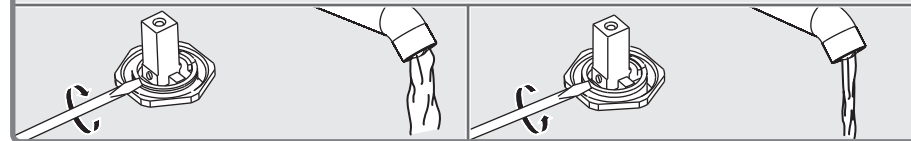

SICAKLIK VE DEBİ AYARI TEMPERATURE & FLOW RATE ADJUSTMENT

*Sı ve debi ayarlama özelliği sadece belirli modellerde bulunmaktadır.
*The feature of temperature and flow rate adjustment is valid for certain models.

TR Eczacıbaşı Yapı Gereçleri San. Ve Tic. A.Ş. VİTRA Armatür Grubu 4 Eylül Mah. İ. İnönü Cd. Düzdağ Yolu 1 No: 4 11300 Bozüyük - BİLECİK

- 1- EVİYE İÇİN MEKANİK KARIŞTIRICILI BATARYA, GÖRÜNEBİLİR BİRLEŞİK GÖVDELİ, İKİ DELİKLİ DÜŞEY YÜZEYE BAĞLI YÖN DEĞİŞTİRİCİSİZ, HAREKETLİ ÇIKIŞLI DEBİ SINIFI VE AKUSTİK GRUBU; GRUP 1 B (Model: Minimax S Serisi)
- 2- LAVABO İÇİN MEKANİK KARIŞTIRICILI BATARYA, GÖRÜNEBİLİR GÖVDELİ, TEK DELİKLİ YATAY YÜZEYE BAĞLI YÖN DEĞİŞTİRİCİSİZ SABİT ÇIKIŞLI DEBİ SINIFI VE AKUSTİK GRUBU; GRUP 1 B (Model: Memoria Serisi, Brava Serisi, T4 Serisi, Style-S Serisi, Nest Trendy Serisi, Matrix Serisi, Z-Line Serisi, Q-Line Serisi, X-Line Serisi, Flo S Serisi, Minimax S Serisi, Axe S Serisi, Dynamic S Serisi, Solid S Serisi, Bliss Serisi)
- 3- BANYO / DUŞ İÇİN MEKANİK KARIŞTIRICILI BATARYA, GÖRÜNMEZ (ANKASTRE) GÖVDELİ, ÇOK DELİKLİ DÜŞEY YÜZEYE BAĞLI, YÖN DEĞİŞTİRİCİLİ SABİT ÇIKIŞLI DEBİ SINIFI VE AKUSTİK GRUBU; GRUP 1 C/A (Model: Memoria Serisi, Brava Serisi, T4 Serisi, Style-S Serisi, Nest Trendy Serisi, Matrix Serisi, Z-Line Serisi, Pure Serisi, Q-Line Serisi, X-Line Serisi, Flo S Serisi, Minimax S Serisi, Axe S Serisi, Dynamic S Serisi, Solid S Serisi, Bliss Serisi)
- 4- BANYO / DUŞ İÇİN MEKANİK KARIŞTIRICILI BATARYA, GÖRÜNEBİLİR GÖVDELİ, ÇOK DELİKLİ DÜŞEY YÜZEYE BAĞLI YÖN DEĞİŞTİRİCİLİ SABİT ÇIKIŞLI DEBİ SINIFI VE AKUSTİK GRUBU; GRUP 1 C/A (Model: Memoria Serisi, Brava Serisi, T4 Serisi, Style-S Serisi, Nest Trendy Serisi, Matrix Serisi, Z-Line Serisi, Pure Serisi, Q-Line Serisi, X-Line Serisi, Flo S Serisi, Minimax S Serisi, Axe S Serisi, Dynamic S Serisi, Solid S Serisi, Bliss Serisi)
- 5- DUŞ İÇİN MEKANİK KARIŞTIRICILI BATARYA, GÖRÜNEBİLİR GÖVDELİ, TEK DELİKLİ DÜŞEY YÜZEYE BAĞLI YÖN DEĞİŞTİRİCİSİZ ÇIKIŞSUZ DEBİ SINIFI VE AKUSTİK GRUBU; GRUP 1 A (Model: Brava Serisi, Nest Trendy Serisi, Matrix Serisi, Z-Line Serisi, X-Line Serisi, Flo S Serisi, Minimax S Serisi, Axe S Serisi, Dynamic S Serisi, Solid S Serisi, Bliss Serisi)
- 6- EVİYE İÇİN MEKANİK KARIŞTIRICILI BATARYA, GÖRÜNEBİLİR BİRLEŞİK GÖVDELİ, TEK DELİKLİ YATAY YÜZEYE BAĞLI YÖN DEĞİŞTİRİCİSİZ HAREKETLİ ÇIKIŞLI DEBİ SINIFI VE AKUSTİK GRUBU; GRUP 1 B (Model: Brava Serisi, Nest Trendy Serisi, Z-Line Serisi, Pure Serisi, Q-Line Serisi, X-Line Serisi, Flo S Serisi, Minimax S Serisi, Axe S Serisi, Dynamic S Serisi, Solid S Serisi, Bliss Serisi, İlia Serisi (endüstriyel), Split dual-flow, Maestro pull-down, Maestro pull-out, Harmony XL pull-out, Harmony pull-out, Single Serisi)
- 7- LAVABO İÇİN MEKANİK KARIŞTIRICILI BATARYA, GÖRÜNEBİLİR GÖVDELİ, TEK DELİKLİ YATAY YÜZEYE BAĞLI YÖN DEĞİŞTİRİCİSİZ HAREKETLİ ÇIKIŞLI DEBİ SINIFI VE AKUSTİK GRUBU; GRUP 1 B (Model: Z-Line Serisi, X-Line Serisi, Flo S Serisi, Minimax S Serisi, Axe S Serisi, Dynamic S Serisi, Solid S Serisi, Bliss Serisi)