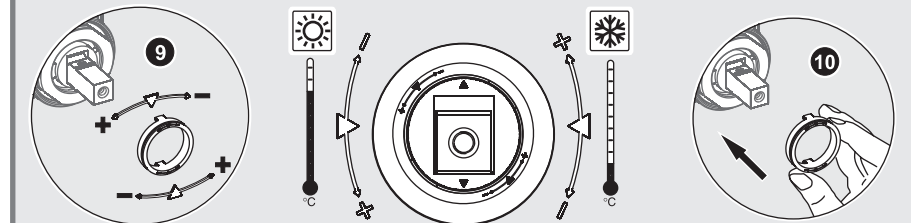

SICAKLIK VE DEBİ AYARI TEMPERATURE & FLOW RATE ADJUSTMENT

*Sı ve debi ayarlama özelliği sadece belirli modellerde bulunmaktadır.
*The feature of temperature and flow rate adjustment is valid for certain models.

TR Eczacıbaşı Yapı Gereçleri San. Ve Tic. A.Ş. VİTRA Armatür Grubu 4 Eylül Mah. İ. İnönü Cd. Düzdağ Yolu 1 No: 4 11300 Bozüyük - BİLECİK

- 1- EVİYE İÇİN MEKANİK KARIŞTIRICILI BATARYA, GÖRÜNEBİLİR BİRLEŞİK GÖVDELİ, İKİ DELİKLİ DÜŞEY YÜZEYE BAĞLI YÖN DEĞİŞTİRİCİSİZ, HAREKETLİ ÇIKIŞLI DEBİ SINIFI VE AKUSTİK GRUBU; GRUP 1 B (Model: Minimax S Serisi)
- 2- LAVABO İÇİN MEKANİK KARIŞTIRICILI BATARYA, GÖRÜNEBİLİR GÖVDELİ, TEK DELİKLİ YATAY YÜZEYE BAĞLI YÖN DEĞİŞTİRİCİSİZ SABİT ÇIKIŞLI DEBİ SINIFI VE AKUSTİK GRUBU; GRUP 1 B (Model: Memoria Serisi, Brava Serisi, T4 Serisi, Style-S Serisi, Nest Trendy Serisi, Matrix Serisi, Z-Line Serisi, Q-Line Serisi, X-Line Serisi, Flo S Serisi, Minimax S Serisi, Axe S Serisi, Dynamic S Serisi, Solid S Serisi, Bliss Serisi)
- 3- BANYO / DUŞ İÇİN MEKANİK KARIŞTIRICILI BATARYA, GÖRÜNMEZ (ANKASTRE) GÖVDELİ, ÇOK DELİKLİ DÜŞEY YÜZEYE BAĞLI, YÖN DEĞİŞTİRİCİLİ SABİT ÇIKIŞLI DEBİ SINIFI VE AKUSTİK GRUBU; GRUP 1 C/A (Model: Memoria Serisi, Brava Serisi, T4 Serisi, Style-S Serisi, Nest Trendy Serisi, Matrix Serisi, Z-Line Serisi, Pure Serisi, Q-Line Serisi, X-Line Serisi, Flo S Serisi, Minimax S Serisi, Axe S Serisi, Dynamic S Serisi, Solid S Serisi, Bliss Serisi)
- 4- BANYO / DUŞ İÇİN MEKANİK KARIŞTIRICILI BATARYA, GÖRÜNEBİLİR GÖVDELİ, ÇOK DELİKLİ DÜŞEY YÜZEYE BAĞLI YÖN DEĞİŞTİRİCİLİ SABİT ÇIKIŞLI DEBİ SINIFI VE AKUSTİK GRUBU; GRUP 1 C/A (Model: Memoria Serisi, Brava Serisi, T4 Serisi, Style-S Serisi, Nest Trendy Serisi, Matrix Serisi, Z-Line Serisi, Pure Serisi, Q-Line Serisi, X-Line Serisi, Flo S Serisi, Minimax S Serisi, Axe S Serisi, Dynamic S Serisi, Solid S Serisi, Bliss Serisi)
- 5- DUŞ İÇİN MEKANİK KARIŞTIRICILI BATARYA, GÖRÜNEBİLİR GÖVDELİ, TEK DELİKLİ DÜŞEY YÜZEYE BAĞLI YÖN DEĞİŞTİRİCİSİZ ÇIKIŞSUZ DEBİ SINIFI VE AKUSTİK GRUBU; GRUP 1 A (Model: Brava Serisi, Nest Trendy Serisi, Matrix Serisi, Z-Line Serisi, X-Line Serisi, Flo S Serisi, Minimax S Serisi, Axe S Serisi, Dynamic S Serisi, Solid S Serisi, Bliss Serisi)
- 6- EVİYE İÇİN MEKANİK KARIŞTIRICILI BATARYA, GÖRÜNEBİLİR BİRLEŞİK GÖVDELİ, TEK DELİKLİ YATAY YÜZEYE BAĞLI YÖN DEĞİŞTİRİCİSİZ HAREKETLİ ÇIKIŞLI DEBİ SINIFI VE AKUSTİK GRUBU; GRUP 1 B (Model: Brava Serisi, Nest Trendy Serisi, Z-Line Serisi, Pure Serisi, Q-Line Serisi, X-Line Serisi, Flo S Serisi, Minimax S Serisi, Axe S Serisi, Dynamic S Serisi, Solid S Serisi, Bliss Serisi, İlia Serisi (endüstriyel), Split dual-flow, Maestro pull-down, Maestro pull-out, Harmony XL pull-out, Harmony pull-out, Single Serisi)
- 7- LAVABO İÇİN MEKANİK KARIŞTIRICILI BATARYA, GÖRÜNEBİLİR GÖVDELİ, TEK DELİKLİ YATAY YÜZEYE BAĞLI YÖN DEĞİŞTİRİCİSİZ HAREKETLİ ÇIKIŞLI DEBİ SINIFI VE AKUSTİK GRUBU; GRUP 1 B (Model: Z-Line Serisi, X-Line Serisi, Flo S Serisi, Minimax S Serisi, Axe S Serisi, Dynamic S Serisi, Solid S Serisi, Bliss Serisi)